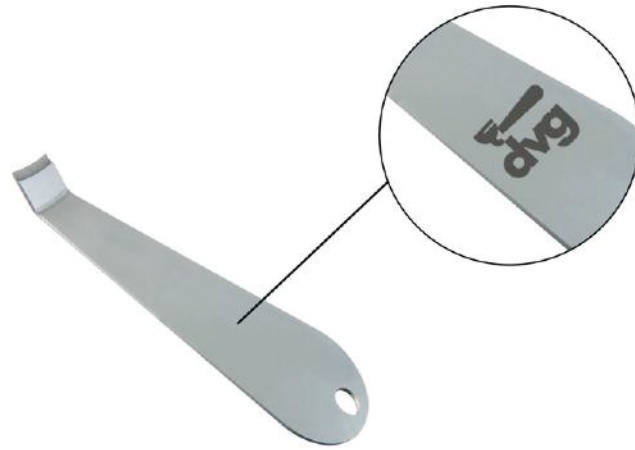

Codice / Code	Descrizione / Description
9V0010	Levafiltro inox con foro. Utile per la rimozione dei filtri con il minimo sforzo. <i>S.steel filter remover. Suitable to removing filters without effort.</i>